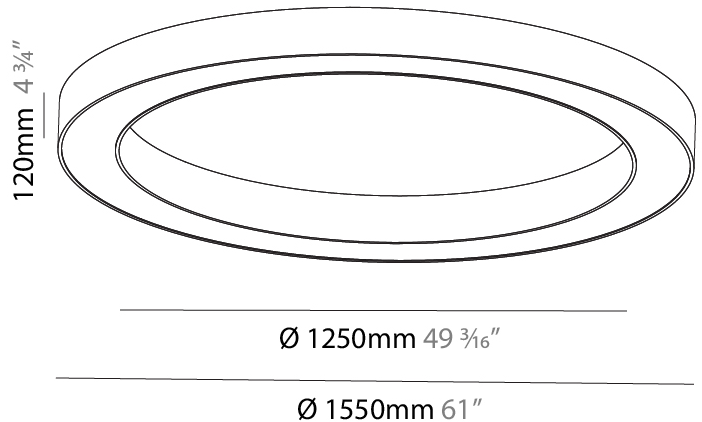

1. To build a product code in our configurator select the specify button on the base model # product page
2. To build a manual product code on this datasheet choose from the options listed below in blue font and add the suffix to the base model #

GENERAL

Series: Glorious
Subseries: Glorious
Brand: Prolight
Division: Architectural
Mounting Type: Surface
Mounting Location: Ceiling
Subcategory: Ambient

PHYSICAL

Shape: Round
Diameter (mm): 1550
Diameter (in): 61
Height (mm): 120
Height (in): 4 3/4
Light Distribution: Direct
Weight (kg): 15.706
Weight (lbs): 34.55
Diffuser: PMMA - Opal or Micro-Prism
Fixture Finish: SSR / BKV / CWI / CRY / HAB / UFT / ITA / RUA / FTG / MYG / LOD / PUS / FRO / FUP / KIA / POP / BLS / SPG / MEY / GOH / GUM / CHC / COM / ABZ / JAG / OBR / MOS / ROR
Fixture Material: Aluminum

ELECTRICAL

Lamp Type: LED (Zhaga Standard)
Input Wattage (W): 75
Total Output Wattage (W): 60 / 48 (3500K)
Dimming: Non-Dimming / Phase Dimming (120Vac only) / 0-10V Dimming
Driver Included: Yes
Driver Location: Integrated
Driver Type: Constant Current - 120 / 277Vac
Driver Class: Class 2
Input Voltage (V): 120 - 277
Constant Current (MA): 350 / 700/800 (3500K)

LED

Color Temperature (°K): 3000 / 3500 / 4000
Max. Delivered Lumen (lm): 6920 / 7164 / 7310
CRI: >80 CRI
Efficiency (%): 65
Lamp Life (hrs): 50000

OPTICAL

RATINGS AND CERTIFICATIONS

Certified By: Certified for North American Standards
IP rating: IP20